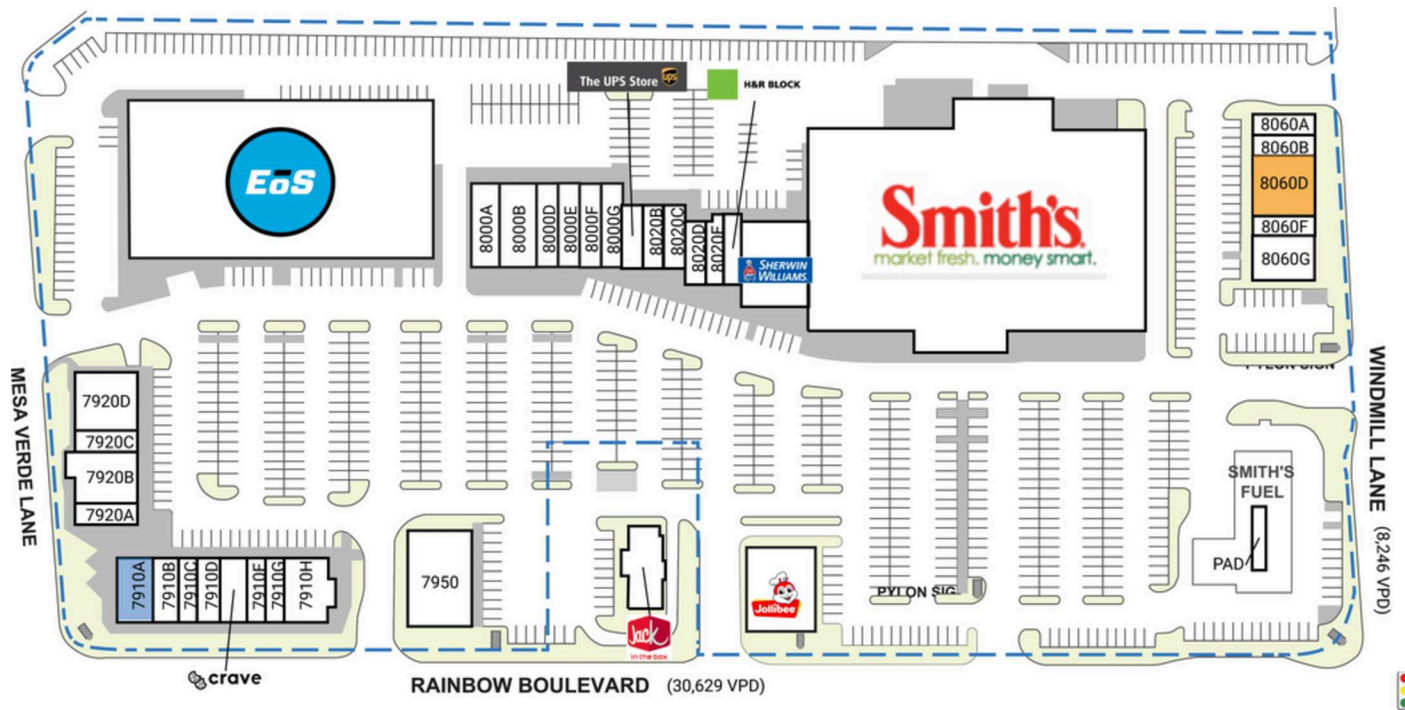

SOUTHWEST MARKETPLACE

7910-8060 S. Rainbow Boulevard | Las Vegas, NV 89139

SPACE	TENANT	SQ. FT.	7910E	Crave Cookies	1,700 SF	8000A	Captain's Seafood Boil	1,858 SF	8020B	Yosuke Kobayashi Hair Salon	1,180 SF	8060A	Wickedest Glam	1,200 SF
BTS3	Jollibee	2,500 SF	7910F	Stars Dental	1,200 SF	8000B	Windmill Pediatric Dentistry	2,412 SF	8020C	Good Day Cleaners	1,183 SF	8060B	The Vapery	1,200 SF
BTS4	EoS Fitness		7910G	Pink Cherry	1,000 SF	8000D	WIN KEE Cantonese BBQ	1,275 SF	8020D	Highland Nails & Spa	1,203 SF	8060D	AVAILABLE	3,450 SF
PAD	Smith's Fuel	4,400 SF	7910H	Check City	2,500 SF	8000E	Yomie's Rice x Yogurt	1,400 SF	8020E	Smoke Chief	1,200 SF	8060F	La Bamba Barbershop	1,150 SF
SHAD1	Jack In The Box		7920A	Rawbry	1,200 SF	8000F	La Luna Tea and Dessert Bar	1,423 SF	8020F	H&R Block	1,200 SF	8060G	Shanghai Taste	2,350 SF
7910A	COMING AVAILABLE	2,000 SF	7920B	Doh Korean BBQ	2,232 SF	8000G	Tarantino's Vegan	1,432 SF	8020G	Sherwin Williams	4,759 SF	TOTAL SQ. FT.		127,852
7910B	Rice N Noodle	1,400 SF	7920C	Rainbow Foot Spa	1,320 SF	8020A	The UPS Store	1,205 SF	8050	Smith's	65,400 SF			
7910C	Sweet Lab	1,000 SF	7920D	Mimosa Gourmet	3,720 SF									
7910D	Glo House Tan	1,200 SF	7950	Dotty's Gaming Hall	4,000 SF									

SITE LEGEND

- Available
- Occupied
- Leased (not occupied)
- Owned by Others
- Site Boundary

DISCLAIMER - This site plan is for general information purposes only and is not intended to constitute representations and warranties by Landlord as to the ownership of the real property depicted herein or the identity or nature of any occupants thereof.