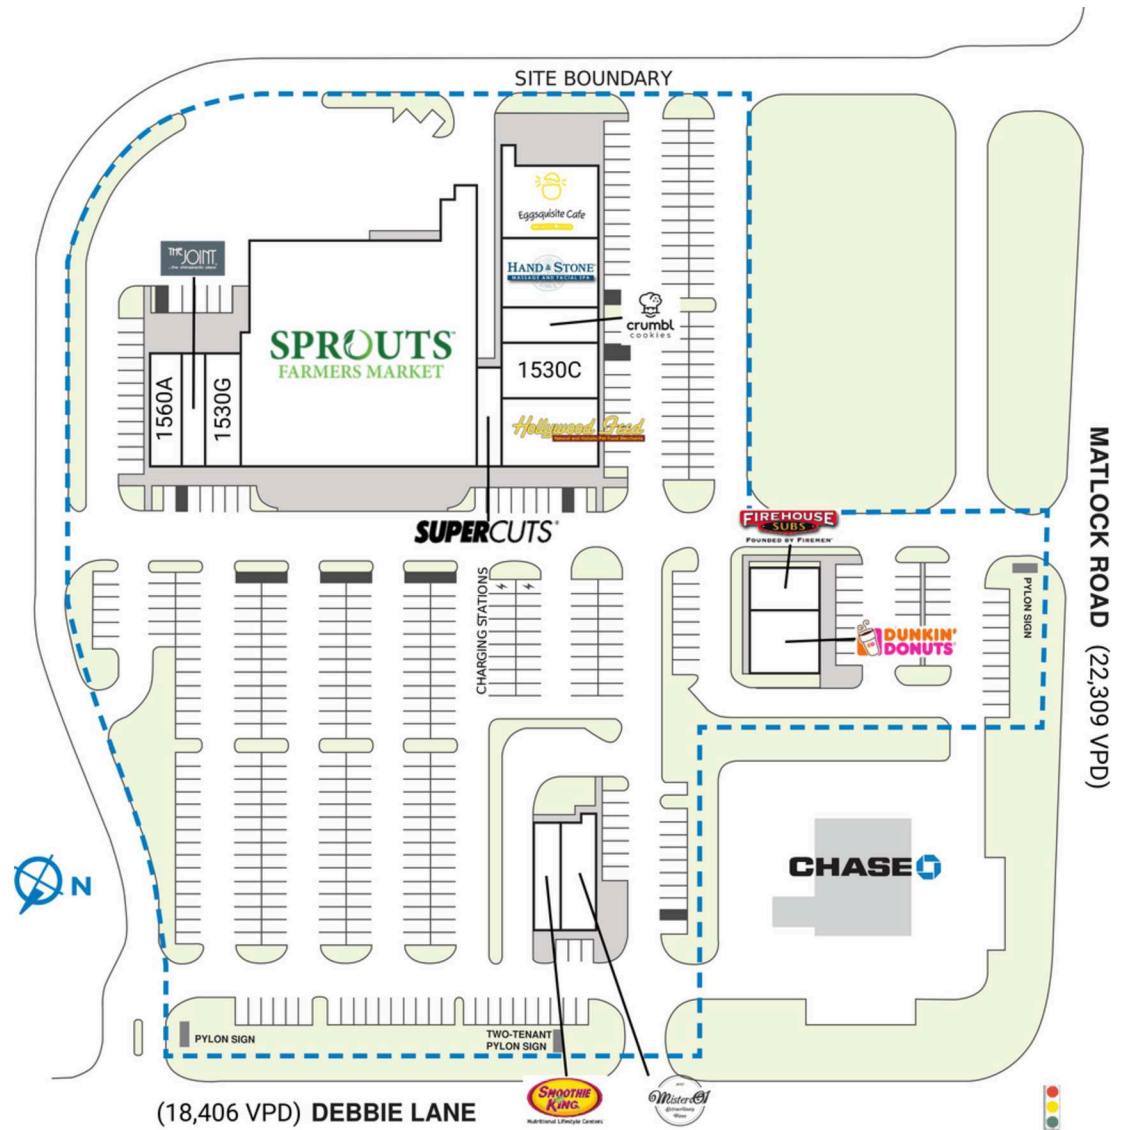

MANSFIELD MARKET CENTER

1550 E. Debbie Lane | Mansfield, TX 76063

SPACE	TENANT	SQ. FT.
OUT1	Mister O! Pizza	2,200 SF
OUT2	Smoothie King	1,050 SF
1530A	Supercuts	1,190 SF
1530B	Hollywood Feed	3,000 SF
1530C	Amaris Nails & Spa	2,500 SF
1530D	Crumbl Cookies	1,883 SF
1530E	Hand & Stone Massage and Facial Spa	3,000 SF
1530F	Eggsquisite Cafe	3,477 SF
1530G	Brain Balance of Mansfield	2,480 SF
1550	Sprouts Farmers Market	27,500 SF
1560A	Pine Cove Dental	2,000 SF
1560B	The Joint	1,120 SF
2950A	Dunkin'	2,200 SF
2950B	Firehouse Subs	1,753 SF
TOTAL SQ. FT.		55,353

SITE LEGEND	
 Available	 Occupied
 Leased (not occupied)	 Owned by Others
 Site Boundary	

DISCLAIMER - This site plan is for general information purposes only and is not intended to constitute representations and warranties by Landlord as to the ownership of the real property depicted herein or the identity or nature of any occupants thereof.