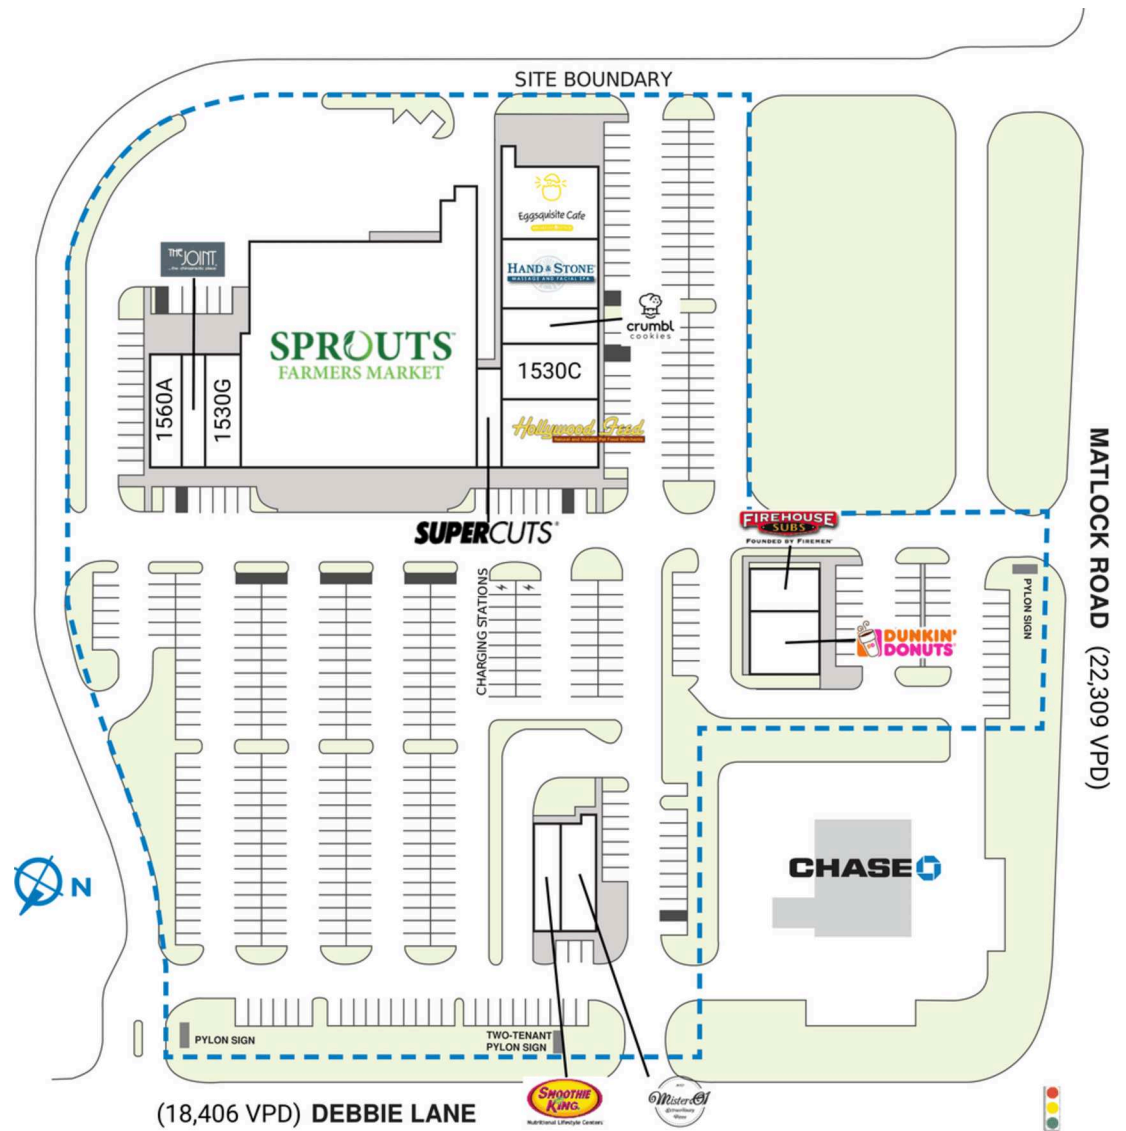

MANSFIELD MARKET CENTER

1550 E. Debbie Lane | Mansfield, TX 76063

SPACE	TENANT	SQ. FT.
OUT1	Mister OI Pizza	2,200 SF
OUT2	Smoothie King	1,050 SF
1530A	Supercuts	1,190 SF
1530B	Hollywood Feed	3,000 SF
1530C	Amaris Nails & Spa	2,500 SF
1530D	Crumbl Cookies	1,883 SF
1530E	Hand & Stone Massage and Facial Spa	3,000 SF
1530F	Eggsquisite Cafe	3,477 SF
1530G	Brain Balance of Mansfield	2,480 SF
1550	Sprouts Farmers Market	27,500 SF
1560A	Pine Cove Dental	2,000 SF
1560B	The Joint	1,120 SF
2950A	Dunkin'	2,200 SF
2950B	Firehouse Subs	1,753 SF
TOTAL SQ. FT.		55,353

SITE LEGEND	
 Available	 Occupied
 Leased (not occupied)	 Owned by Others
 Site Boundary	

DISCLAIMER - This site plan is for general information purposes only and is not intended to constitute representations and warranties by Landlord as to the ownership of the real property depicted herein or the identity or nature of any occupants thereof.