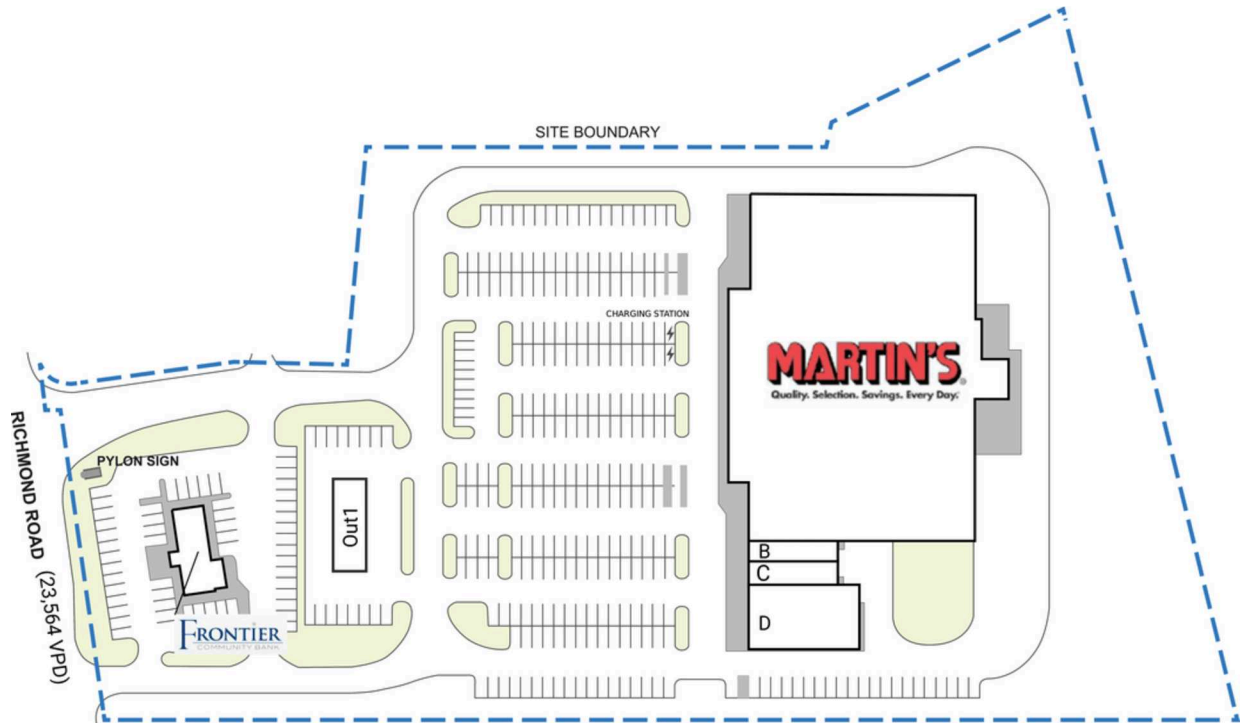

# STAUNTON PLAZA

1015 Richmond Road | Staunton, VA 24401

SPACE	TENANT	SQ. FT.
A	Martin's	68,715 SF
B	Salon Platinum	1,360 SF
C	Classy Nails	1,840 SF
D	Hot Wok	5,850 SF
FG	Frontier Community Bank	2,500 SF
Out1	Martin's Fuel	1 SF
<b>TOTAL SQ. FT.</b>		<b>80,266</b>

**SITE LEGEND**

 Available	 Occupied
 Leased (not occupied)	 Owned by Others
 Site Boundary	

DISCLAIMER - This site plan is for general information purposes only and is not intended to constitute representations and warranties by Landlord as to the ownership of the real property depicted herein or the identity or nature of any occupants thereof.