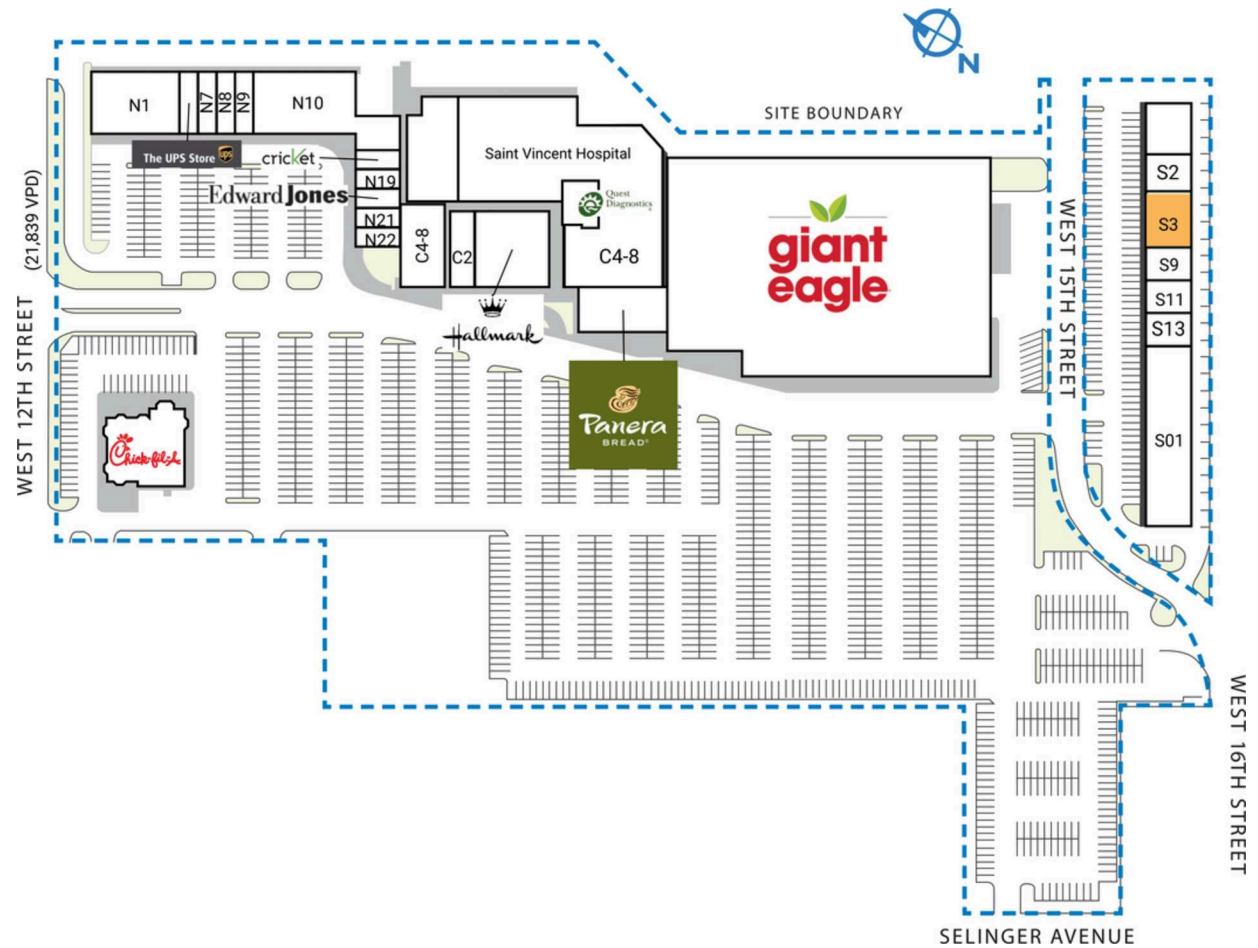

YORKTOWN CENTRE

2525 West 12th Street | Millcreek Township, PA 16505

SPACE	TENANT	SQ. FT.
A01	Giant Eagle	87,347 SF
C11	Panera Bread	5,200 SF
C2	Gem City Eye Care/Hauser Vision	2,102 SF
C3	Hallmark	6,000 SF
C4-8	Saint Vincent Hospital	42,178 SF
C6	Quest Diagnostics	2,051 SF
N1	Panache Salon & Spa	7,000 SF
N10	Pennsylvania Wine & Spirits	9,909 SF
N18	Cricket	1,000 SF
N19	Hot Nails	1,000 SF
N20	Edward Jones	1,000 SF
N21	F & F Poke Bowl	1,000 SF
N22	Dahlkemper Custom Jewelers	1,000 SF
N6	The UPS Store	1,400 SF
N7	Complete Wireless	1,400 SF
N8	Fit-Lab	1,400 SF
N9	Yorktown Tobacco and Vape	1,400 SF
OUT2	Chick-fil-A	5,031 SF
S01	A Bridge to Independence	10,000 SF
S11	Mata Leao Jiu-jitsu	2,000 SF
S13	Consistency Over Perfection	2,000 SF
S2	Erie Jazzercise	2,000 SF
S3	AVAILABLE	3,000 SF
S9	Children's Behavioral Health	2,000 SF
TOTAL SQ. FT.		198,418

SITE LEGEND	
 Available	 Occupied
 Leased (not occupied)	 Owned by Others
 Site Boundary	

DISCLAIMER - This site plan is for general information purposes only and is not intended to constitute representations and warranties by Landlord as to the ownership of the real property depicted herein or the identity or nature of any occupants thereof.