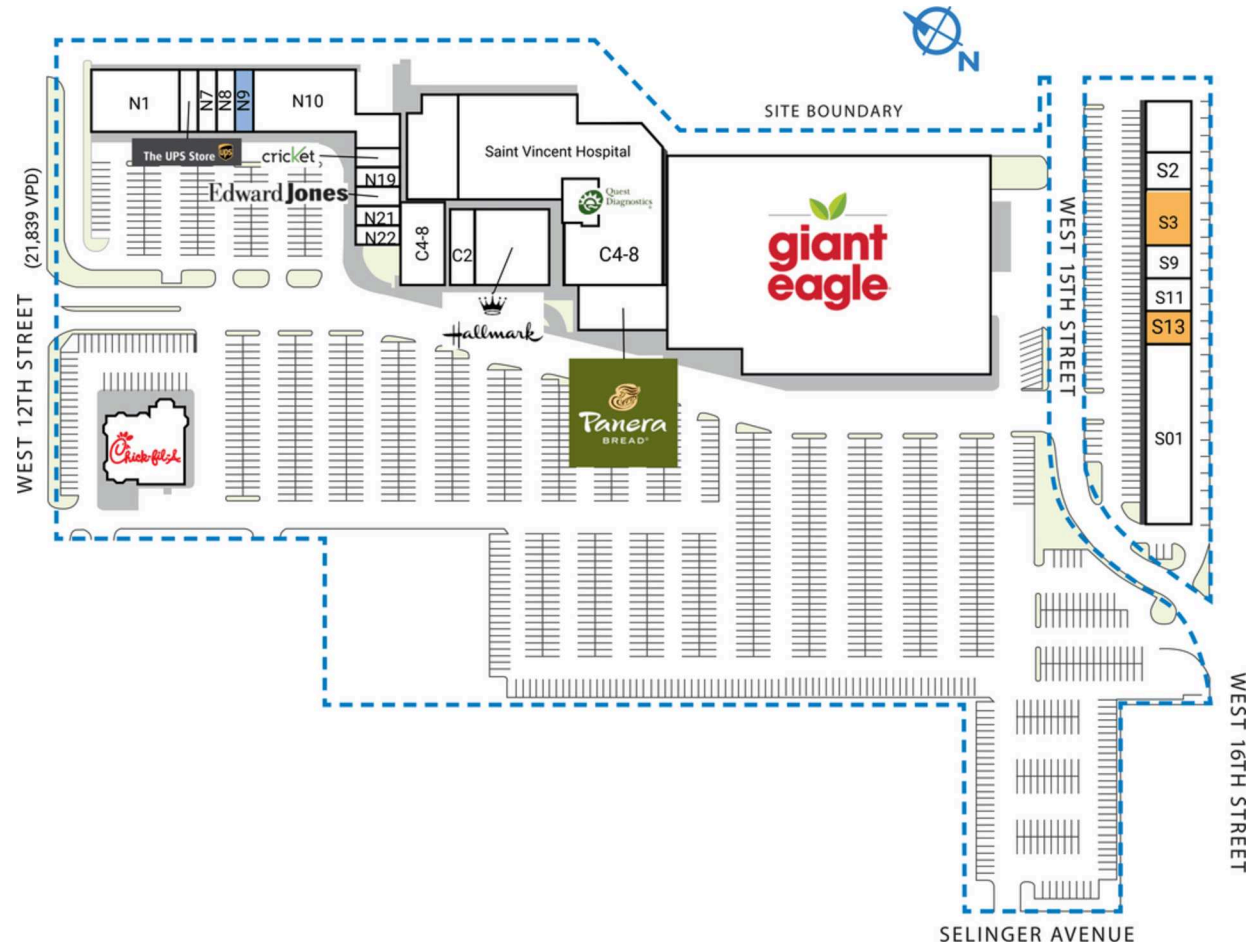

YORKTOWN CENTRE

2525 West 12th Street | Millcreek Township, PA 16505

SPACE	TENANT	SQ. FT.
A01	Giant Eagle	87,347 SF
C11	Panera Bread	5,200 SF
C2	Gem City Eye Care/Hauser Vision	2,102 SF
C3	Hallmark	6,000 SF
C4-8	Saint Vincent Hospital	42,178 SF
C6	Quest Diagnostics	2,051 SF
N1	Panache Salon & Spa	7,000 SF
N10	Pennsylvania Wine & Spirits	9,909 SF
N18	Cricket	1,000 SF
N19	Hot Nails	1,000 SF
N20	Edward Jones	1,000 SF
N21	F & F Poke Bowl	1,000 SF
N22	Dahlkemper Custom Jewelers	1,000 SF
N6	The UPS Store	1,400 SF
N7	Complete Wireless	1,400 SF
N8	Fit Lab	1,400 SF
N9	COMING AVAILABLE	1,400 SF
OUT2	Chick-fil-A	5,031 SF
S01	A Bridge to Independence	10,000 SF
S11	Mata Leao Jiu-jitsu	2,000 SF
S13	AVAILABLE	2,000 SF
S2	Erie Jazzercise	2,000 SF
S3	AVAILABLE	3,000 SF
S9	Children's Behavioral Health	2,000 SF
TOTAL SQ. FT.		198,418

SITE LEGEND	
 Available	 Occupied
 Leased (not occupied)	 Owned by Others
 Site Boundary	

DISCLAIMER - This site plan is for general information purposes only and is not intended to constitute representations and warranties by Landlord as to the ownership of the real property depicted herein or the identity or nature of any occupants thereof.