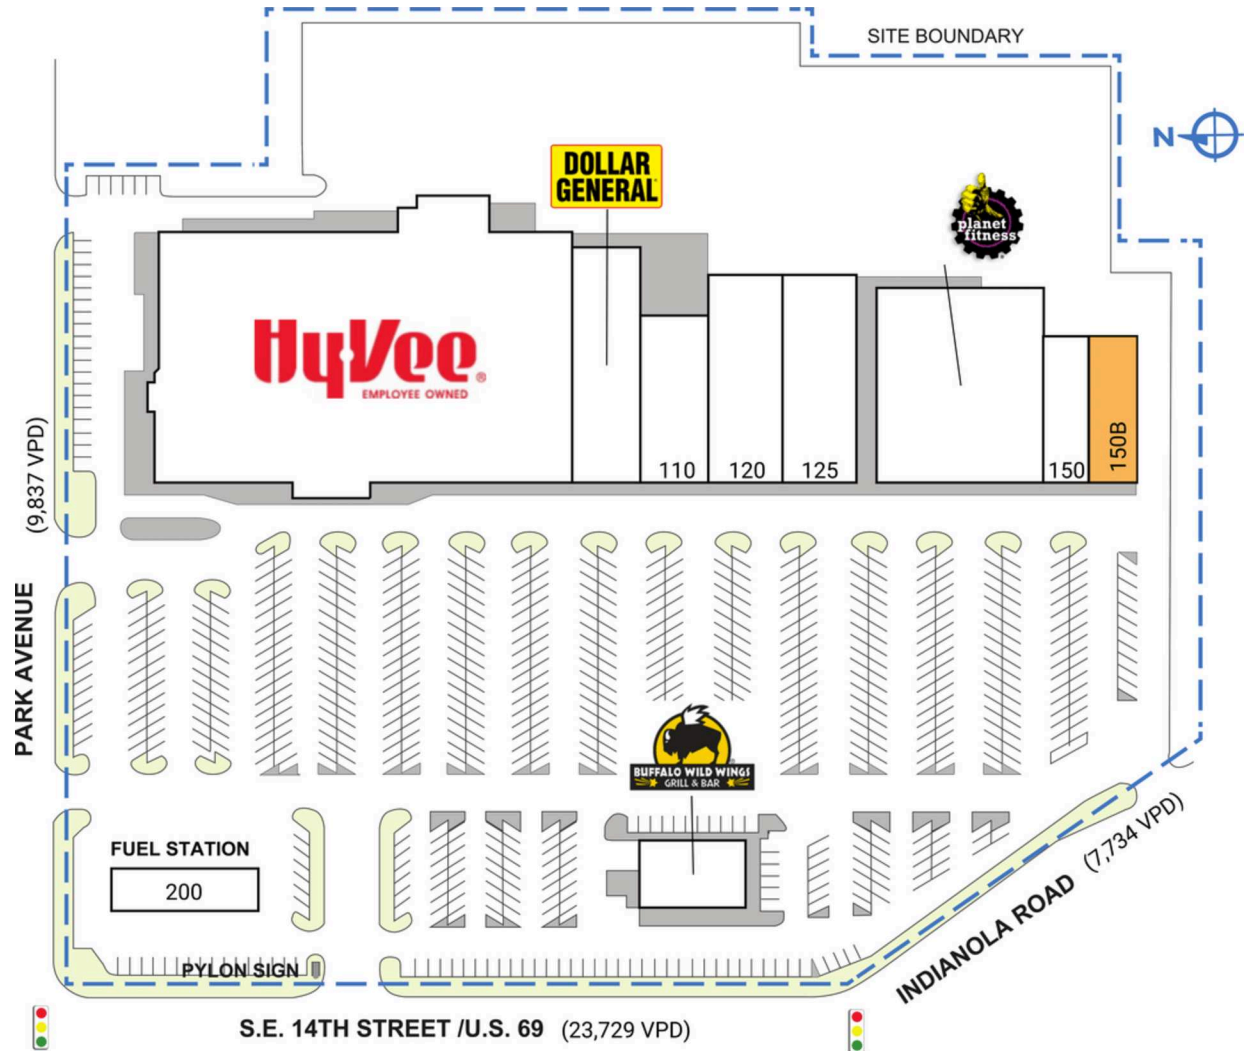

SOUTHGATE SHOPPING CENTER

3221-3411 SE 14th Street | Des Moines, IA 50320

SPACE	TENANT	SQ. FT.
100	Hy-Vee	78,388 SF
105	Dollar General	10,500 SF
110	Arona Home Essentials	8,500 SF
120	Jay's CD & Hobby	11,088 SF
125	BioLife Plasma Services	10,912 SF
130	Planet Fitness	23,677 SF
150	Top Nails Beauty School	5,000 SF
150B	AVAILABLE	5,000 SF
200	Hy-Vee Fuel Center	3,027 SF
300	Buffalo Wild Wings	5,700 SF
TOTAL SQ. FT.		161,792

SITE LEGEND

 Available	 Occupied
 Leased (not occupied)	 Owned by Others
 Site Boundary	

DISCLAIMER - This site plan is for general information purposes only and is not intended to constitute representations and warranties by Landlord as to the ownership of the real property depicted herein or the identity or nature of any occupants thereof.