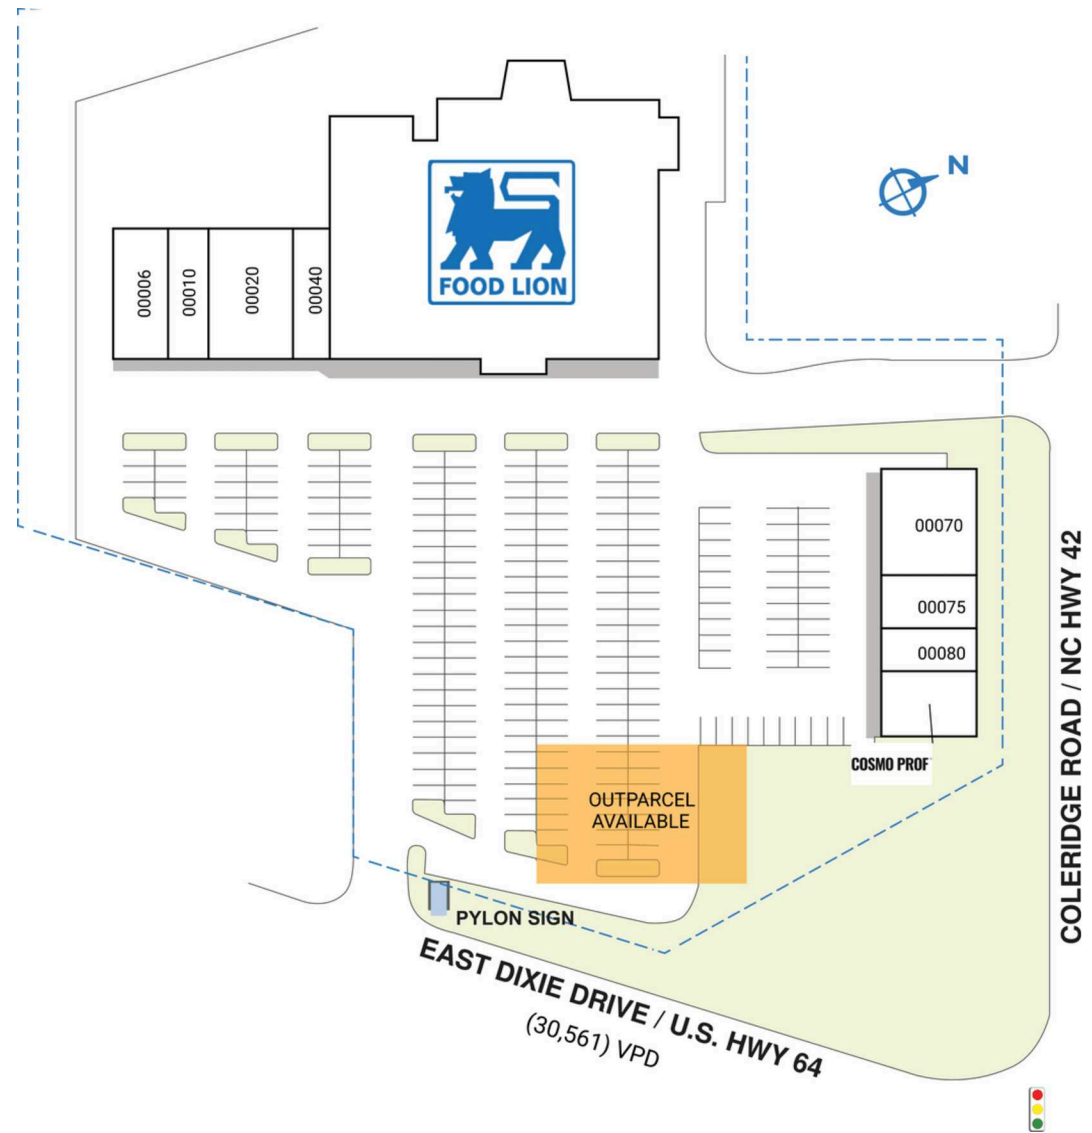

CROSSROADS PLAZA

1359 E Dixie Drive | Asheboro, NC 27203

SPACE	TENANT	SQ. FT.
00006	Houng Thanh	2,800 SF
00010	Shine Nails	2,000 SF
00020	Kids World of Asheboro	4,400 SF
00040	Smoke House	1,640 SF
00060	Food Lion	30,600 SF
00070	!Una Mas! Modern Taqueria?Margaritas	4,000 SF
00075	Regional Finance	2,000 SF
00080	Thai	1,633 SF
00090	CosmoProf	2,367 SF
TOTAL SQ. FT.		51,440

SITE LEGEND	
 Available	 Occupied
 Leased (not occupied)	 Owned by Others
 Site Boundary	

DISCLAIMER - This site plan is for general information purposes only and is not intended to constitute representations and warranties by Landlord as to the ownership of the real property depicted herein or the identity or nature of any occupants thereof.