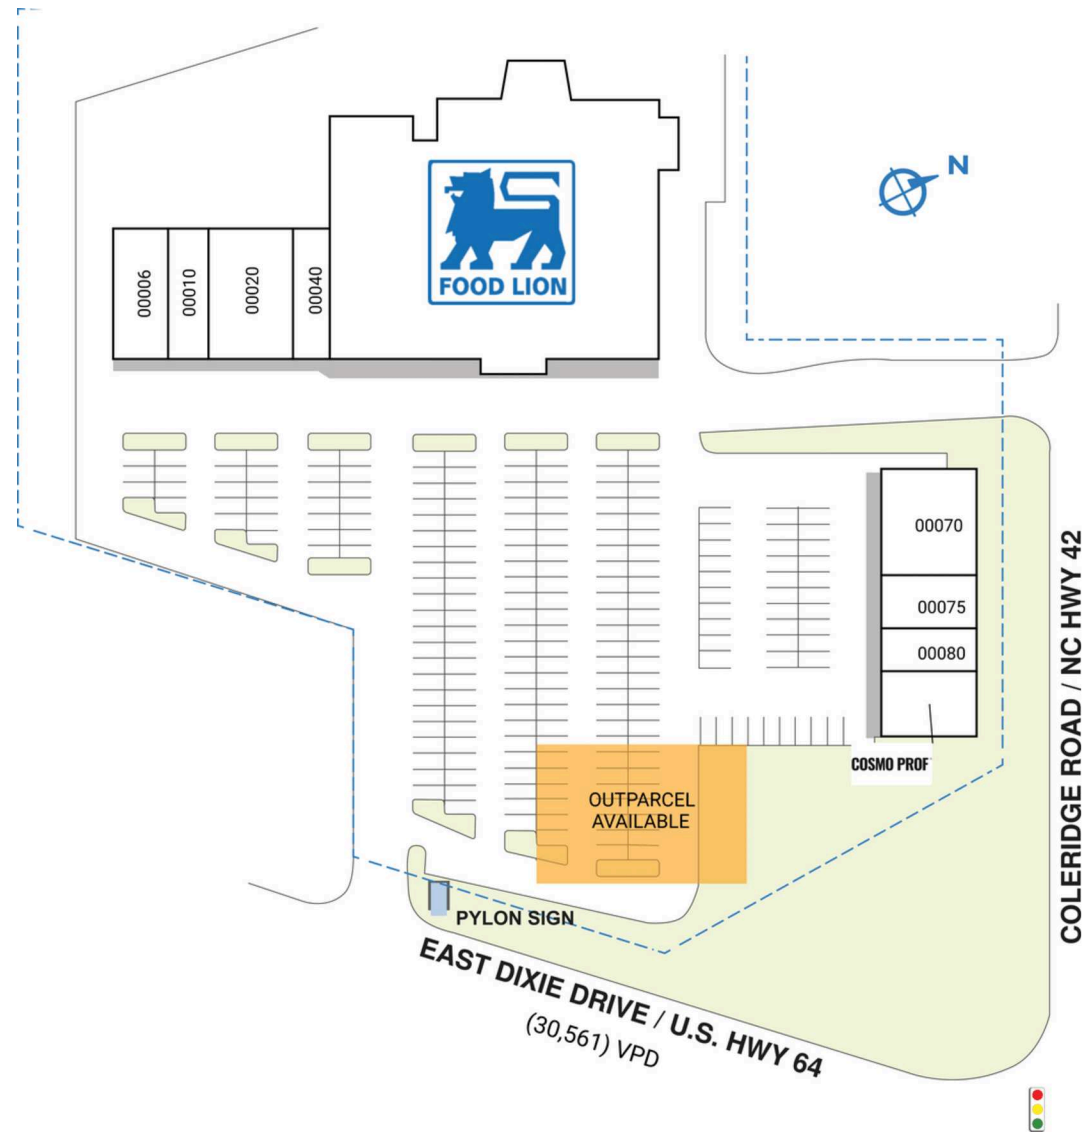

# CROSSROADS PLAZA

1359 E Dixie Drive | Asheboro, NC 27203

SPACE	TENANT	SQ. FT.
00006	Houng Thanh	2,800 SF
00010	Shine Nails	2,000 SF
00020	Kids World of Asheboro	4,400 SF
00040	Smoke House	1,640 SF
00060	Food Lion	30,600 SF
00070	!Una Mas! Modern Taqueria?Margaritas	4,000 SF
00075	Regional Finance	2,000 SF
00080	Thai	1,633 SF
00090	CosmoProf	2,367 SF
<b>TOTAL SQ. FT.</b>		<b>51,440</b>

SITE LEGEND	
<span style="display:inline-block; width:15px; height:15px; background-color:orange; border:1px solid black;"></span> Available	<span style="display:inline-block; width:15px; height:15px; background-color:lightgray; border:1px solid black;"></span> Occupied
<span style="display:inline-block; width:15px; height:15px; background-color:lightblue; border:1px solid black;"></span> Leased (not occupied)	<span style="display:inline-block; width:15px; height:15px; background-color:gray; border:1px solid black;"></span> Owned by Others
<span style="display:inline-block; width:15px; height:15px; border:2px dashed blue;"></span> Site Boundary	

DISCLAIMER - This site plan is for general information purposes only and is not intended to constitute representations and warranties by Landlord as to the ownership of the real property depicted herein or the identity or nature of any occupants thereof.