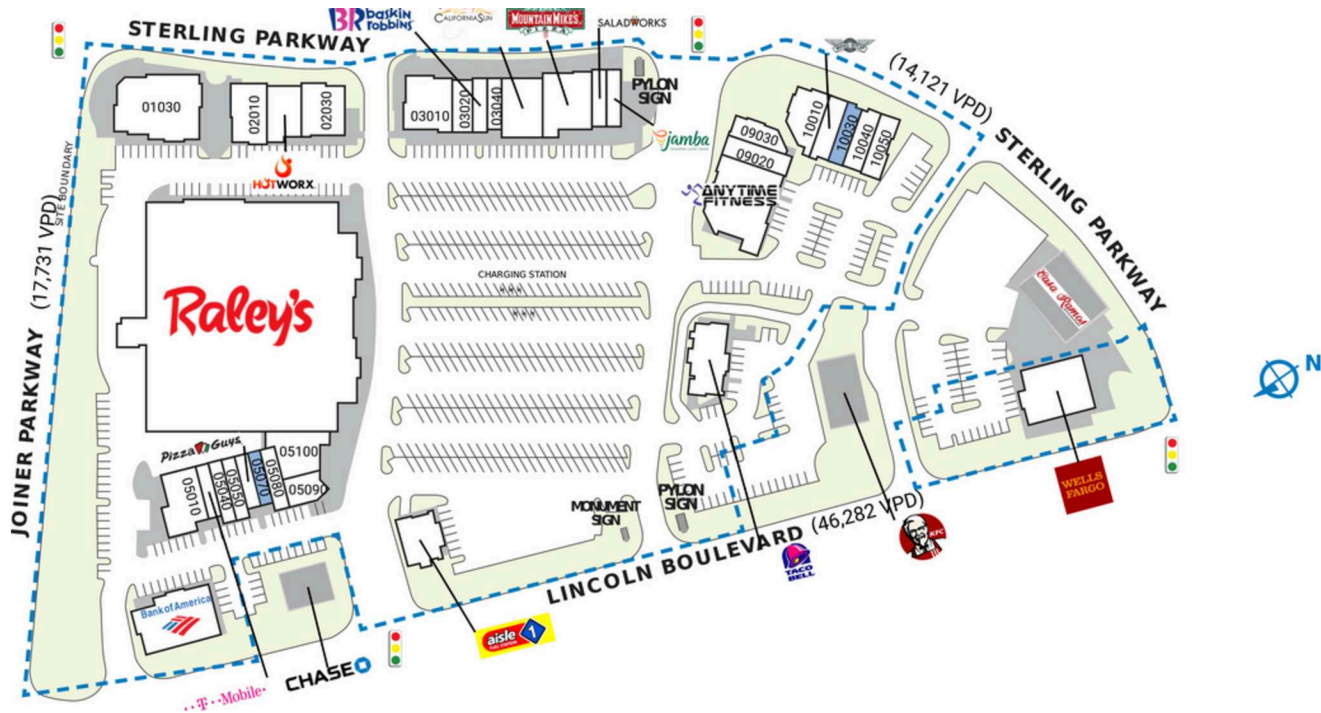

STERLING POINTE CENTER

685-945 S. Highway 65 | Lincoln, CA 95648

SPACE TENANT	SQ. FT.						
SHAD1 Casa Ramos		02030 Ben's Barketplace	3,200 SF	03080 Jamba Juice	1,500 SF	05080 Fresh Cleaners	1,007 SF
SHAD2 KFC		03010 Sterling Cafe	2,800 SF	04000 Raley's	65,283 SF	05090 Goodwill	1,400 SF
SHAD3 Chase Bank		03020 Perfect Dozen Donuts	1,420 SF	05010 Sterling Pointe Veterinary Clinic	2,513 SF	05100 Ryujiin Ramen House	2,419 SF
SHAD4 ProEquity Asset Management		03030 Baskin Robbins	1,400 SF	05030 T-Mobile	1,020 SF	06000 Bank of America	5,060 SF
01030 Expressions Academy of6,005 SF Dance		03040 Twisted Eyebrow Threading	1,140 SF	05040 LaBelle Organic Nails	960 SF	08000 Raley's Aisle I Gas	2,140 SF
02010 Family Massage	1,800 SF	03050 California Sun Centers	2,240 SF	05050 Champ Cuts	960 SF	09010 Anytime Fitness	5,500 SF
02020 HOTWORX	2,150 SF	03060 Mountain Mike's Pizza	3,000 SF	05060 Pizza Guys	1,020 SF	09020 Rum Thai Cuisine	1,600 SF
		03070 Saladworks	1,500 SF	05070 COMING AVAILABLE	1,020 SF	09030 Extreme Gyro	1,400 SF
						10010 3 Hermanos Taqueria	2,200 SF
						10020 Wingstop	1,400 SF
						10030 COMING AVAILABLE	900 SF
						10040 Phone Clinic	1,250 SF
						10050 Smoke Shop	1,250 SF
						11000 Taco Bell	3,263 SF
						13000 Wells Fargo	4,300 SF
						TOTAL SQ. FT.	136,020

SITE LEGEND

- Available
- Occupied
- Leased (not occupied)
- Owned by Others
- Site Boundary

DISCLAIMER - This site plan is for general information purposes only and is not intended to constitute representations and warranties by Landlord as to the ownership of the real property depicted herein or the identity or nature of any occupants thereof.