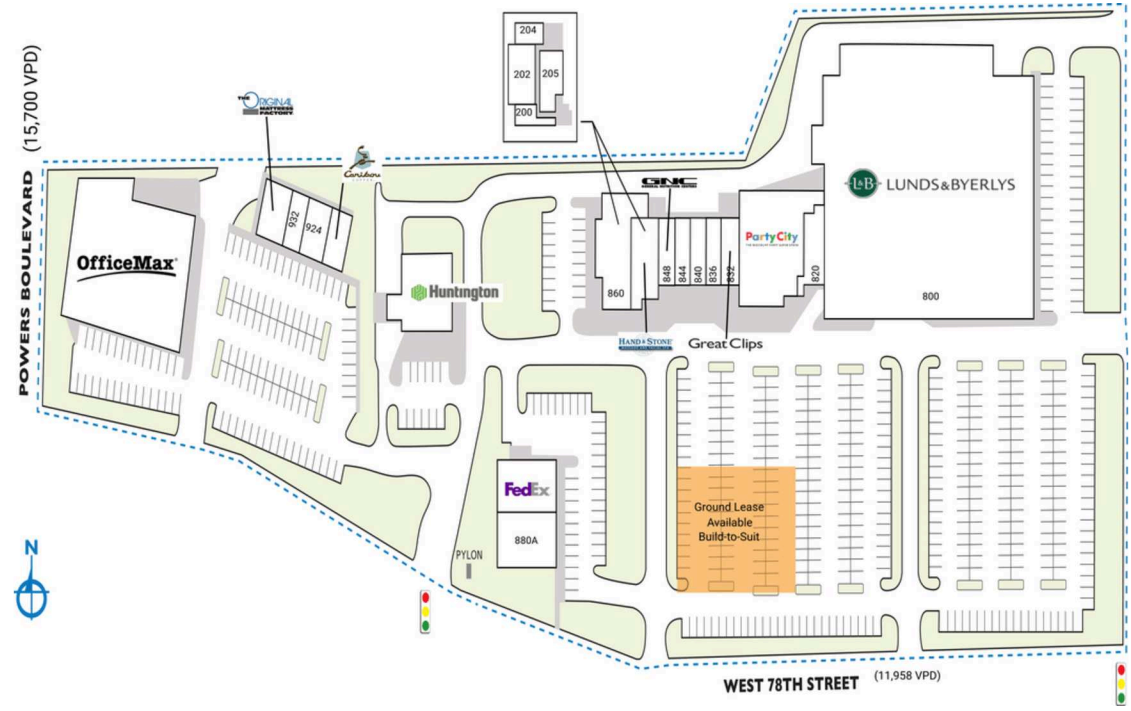

WEST VILLAGE CENTER

800 W. 78th Street | Chanhassen, MN 55317

SPACE	TENANT	SQ. FT.		SQ. FT.		SQ. FT.
200	Pitz & Associates	1,882 SF	830 Party City	8,765 SF	880A Pet Evolution	3,605 SF
202	West Metro Art & Design	2,306 SF	832 Great Clips	1,566 SF	900 The Huntington Nation Bank	5,112 SF
204	Sweet Salon and Barber Shoppe	1,125 SF	836 Pilgrim Dry Cleaners	1,566 SF	920 Caribou Coffee	1,669 SF
205	Chartier Orthodontics	2,403 SF	840 E-CIG POD	1,515 SF	924 The Hair District	2,288 SF
800	Lunds & Byerlys	64,643 SF	844 Turbo Nails	1,487 SF	932 Kid's Hair	1,218 SF
820	World Taekwondo Center	2,145 SF	848 GNC	1,697 SF	940 The Original Mattress Factory	2,625 SF
			858 Hand & Stone Massage and Facial Spa	2,713 SF	960 OfficeMax	23,588 SF
			860 KiddyWampus	4,255 SF	TOTAL SQ. FT.	141,372
			880 FedEx	3,199 SF		

SITE LEGEND

- Available
- Occupied
- Leased (not occupied)
- Owned by Others
- Site Boundary

DISCLAIMER - This site plan is for general information purposes only and is not intended to constitute representations and warranties by Landlord as to the ownership of the real property depicted herein or the identity or nature of any occupants thereof.