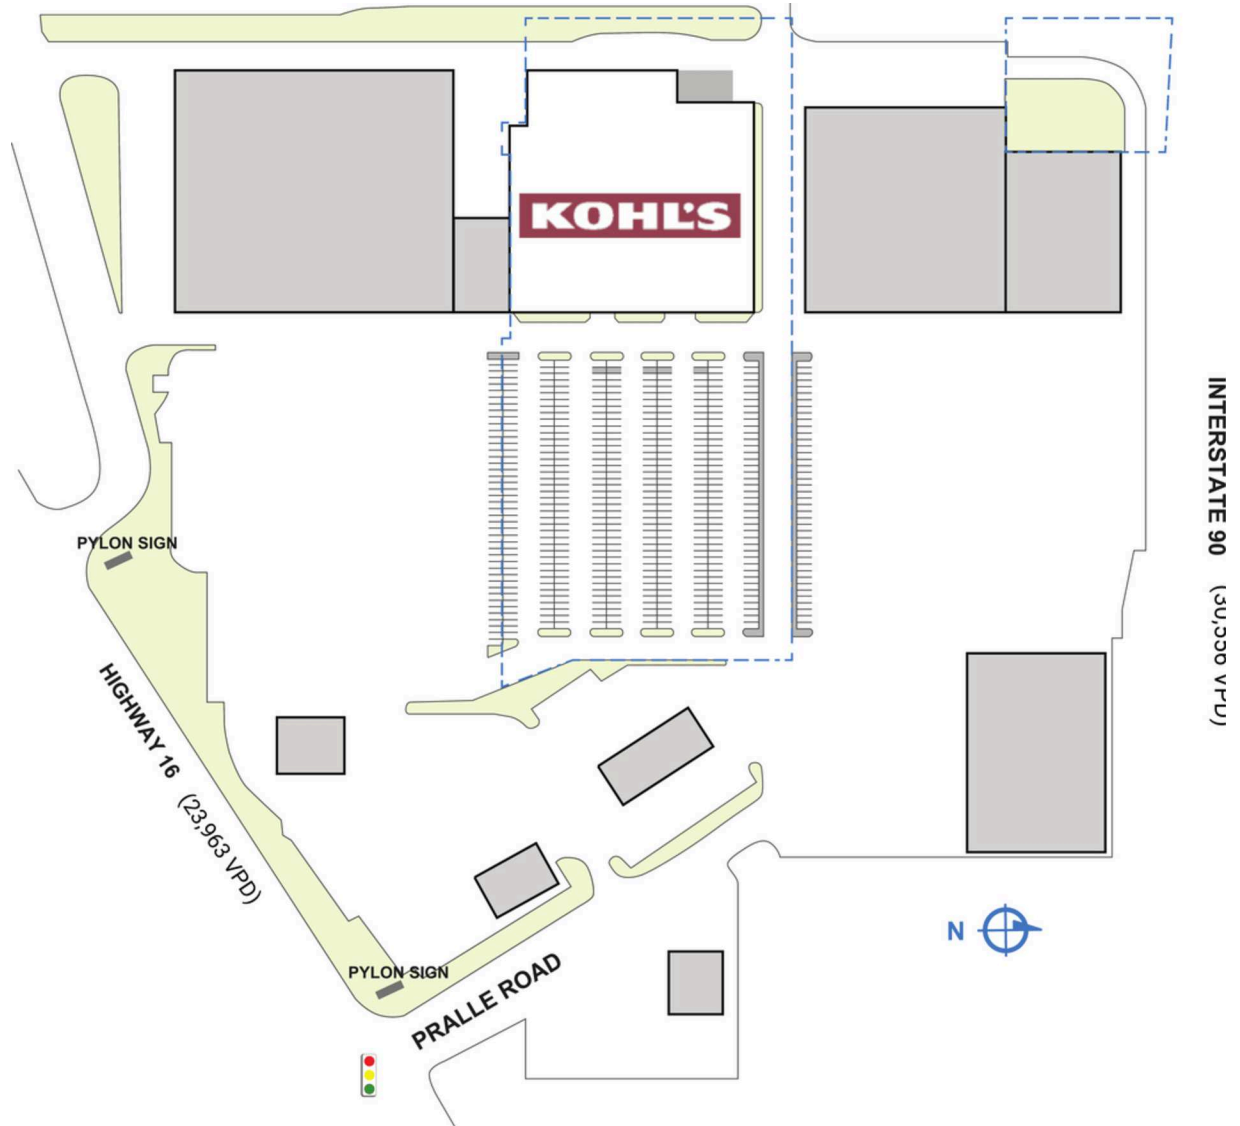

# KOHL'S ONALASKA

9404 State Road 16 | Onalaska, WI 54650

SPACE	TENANT	SQ. FT.
A	Kohl's	86,432 SF
<b>TOTAL SQ. FT.</b>		<b>86,432</b>

**SITE LEGEND**

 Available	 Occupied
 Leased (not occupied)	 Owned by Others
 Site Boundary	

DISCLAIMER - This site plan is for general information purposes only and is not intended to constitute representations and warranties by Landlord as to the ownership of the real property depicted herein or the identity or nature of any occupants thereof.