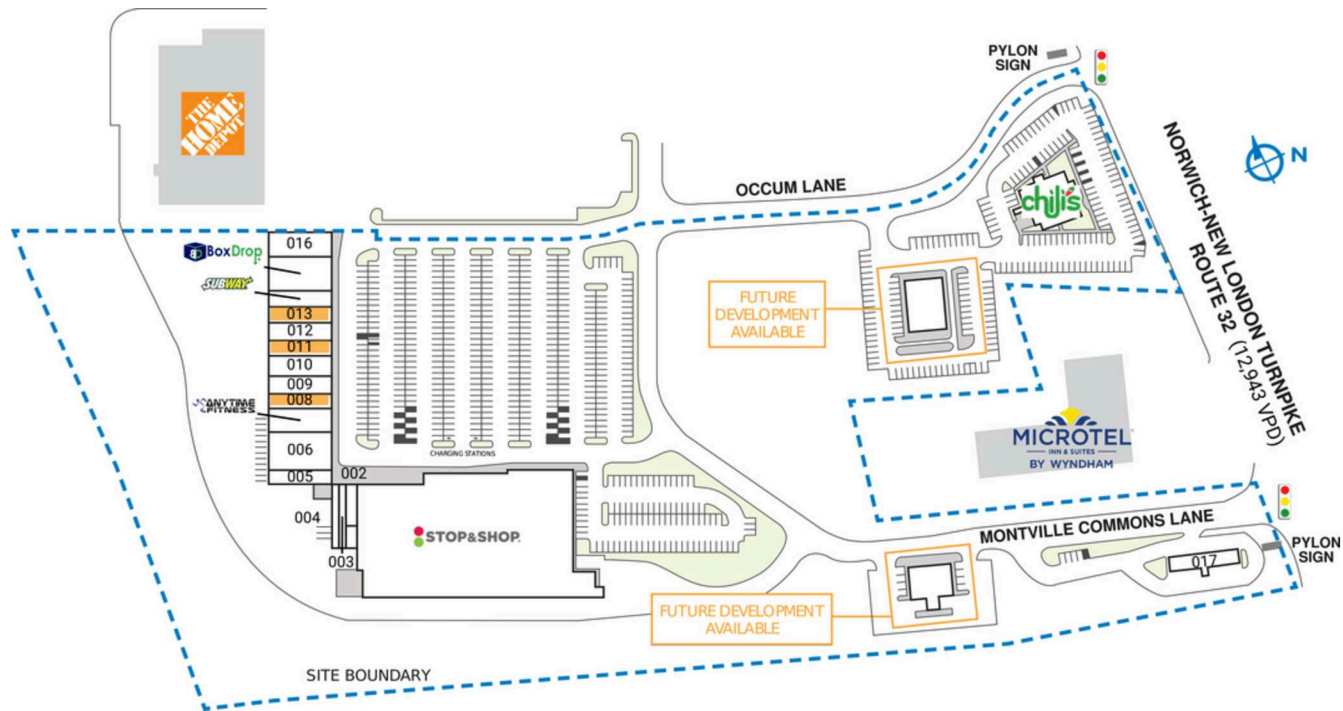

MONTVILLE COMMONS

2020 Norwich - New London Turnpike | Montville, CT 06382

SPACE	TENANT	SQ. FT.				
A	Stop & Shop	63,000 SF	006 Longshots Sports Cafe	6,000 SF	014 Subway	2,000 SF
	SHADI Home Depot		007 Anytime Fitness	4,000 SF	015 BoxDrop Shoreline	8,000 SF
002	Carolyn's Custom Pup Cuts	2,000 SF	008 AVAILABLE	2,000 SF	016 Montville Wine & Spirits	4,000 SF
003	Clean Cuts Salon & Barber	1,500 SF	009 Greater Norwich Chiropractic	2,000 SF	017 Stop & Shop Fuel Center	3,000 SF
004	Autumn Nails	1,500 SF	010 AVAILABLE	2,000 SF	018 Chili's	5,916 SF
005	Smoking Gorilla Premium Smoke Shop	2,000 SF	012 Advanced Vein Associates	3,500 SF	TOTAL SQ. FT.	116,916
			013 AVAILABLE	2,500 SF		

SITE LEGEND

- Available
- Occupied
- Leased (not occupied)
- Owned by Others
- Site Boundary

DISCLAIMER - This site plan is for general information purposes only and is not intended to constitute representations and warranties by Landlord as to the ownership of the real property depicted herein or the identity or nature of any occupants thereof.