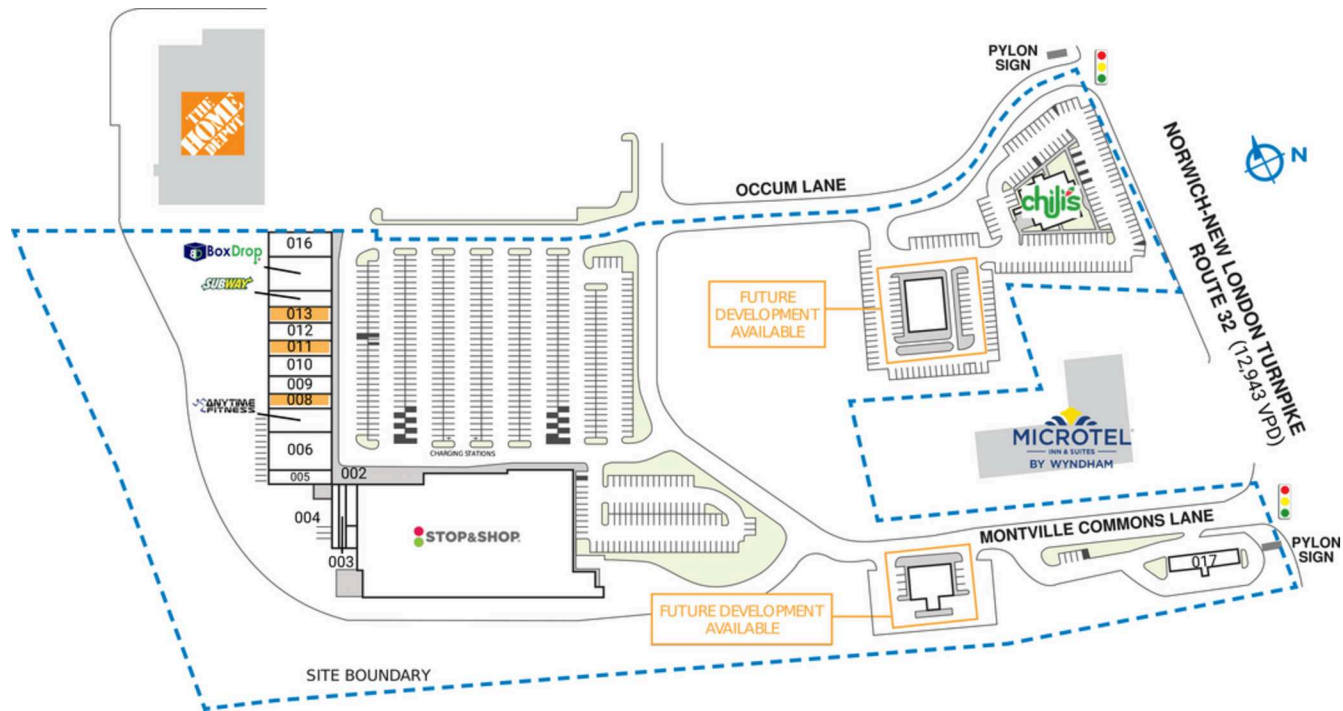

MONTVILLE COMMONS

2020 Norwich - New London Turnpike | Montville, CT 06382

SPACE	TENANT	SQ. FT.				
A	Stop & Shop	63,000 SF	006 Longshots Sports Cafe	6,000 SF	014 Subway	2,000 SF
	SHADI Home Depot		007 Anytime Fitness	4,000 SF	015 BoxDrop Shoreline	8,000 SF
002	Carolyn's Custom Pup Cuts	2,000 SF	008 AVAILABLE	2,000 SF	016 Montville Wine & Spirits	4,000 SF
003	Clean Cuts Salon & Barber	1,500 SF	009 Greater Norwich Chiropractic	2,000 SF	017 Stop & Shop Fuel Center	3,000 SF
004	Autumn Nails	1,500 SF	010 AVAILABLE	2,000 SF	018 Chili's	5,916 SF
005	Smoking Gorilla Premium Smoke Shop	2,000 SF	012 Advanced Vein Associates	3,500 SF	TOTAL SQ. FT.	5,916
			013 AVAILABLE	2,500 SF		

SITE LEGEND

- Available
- Occupied
- Leased (not occupied)
- Owned by Others
- Site Boundary

DISCLAIMER - This site plan is for general information purposes only and is not intended to constitute representations and warranties by Landlord as to the ownership of the real property depicted herein or the identity or nature of any occupants thereof.